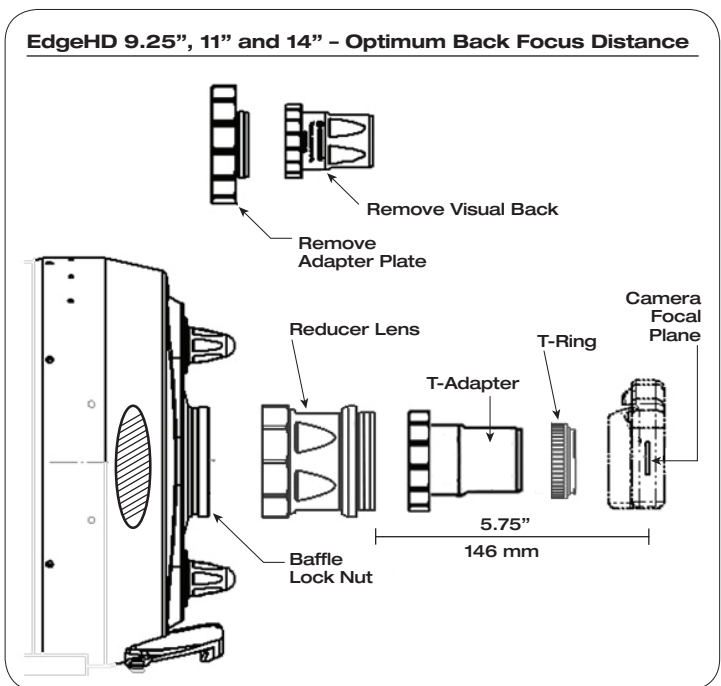

For best performance, it is highly recommended that you position your camera as close to the recommended optimal spacing as possible. It is best to maintain optimal spacing to within 1-3 mm depending on the size of your imaging sensor. As your imaging chip gets larger (farther off-axis), maintaining optimal spacing becomes more critical. Being inside of focus (too short) tends to affect the outermost edge of the field of view when using a relatively large sensor (17 mm or greater). Being outside of focus (too long) tends to produce elongated star images towards the edge and

could run the risk of running out of focus travel on your EdgeHD optical tube. In general it is better to be slightly inside of focus than outside of focus.

Figure 1 - Optimum Spacing for EdgeHD 9.25/11/14